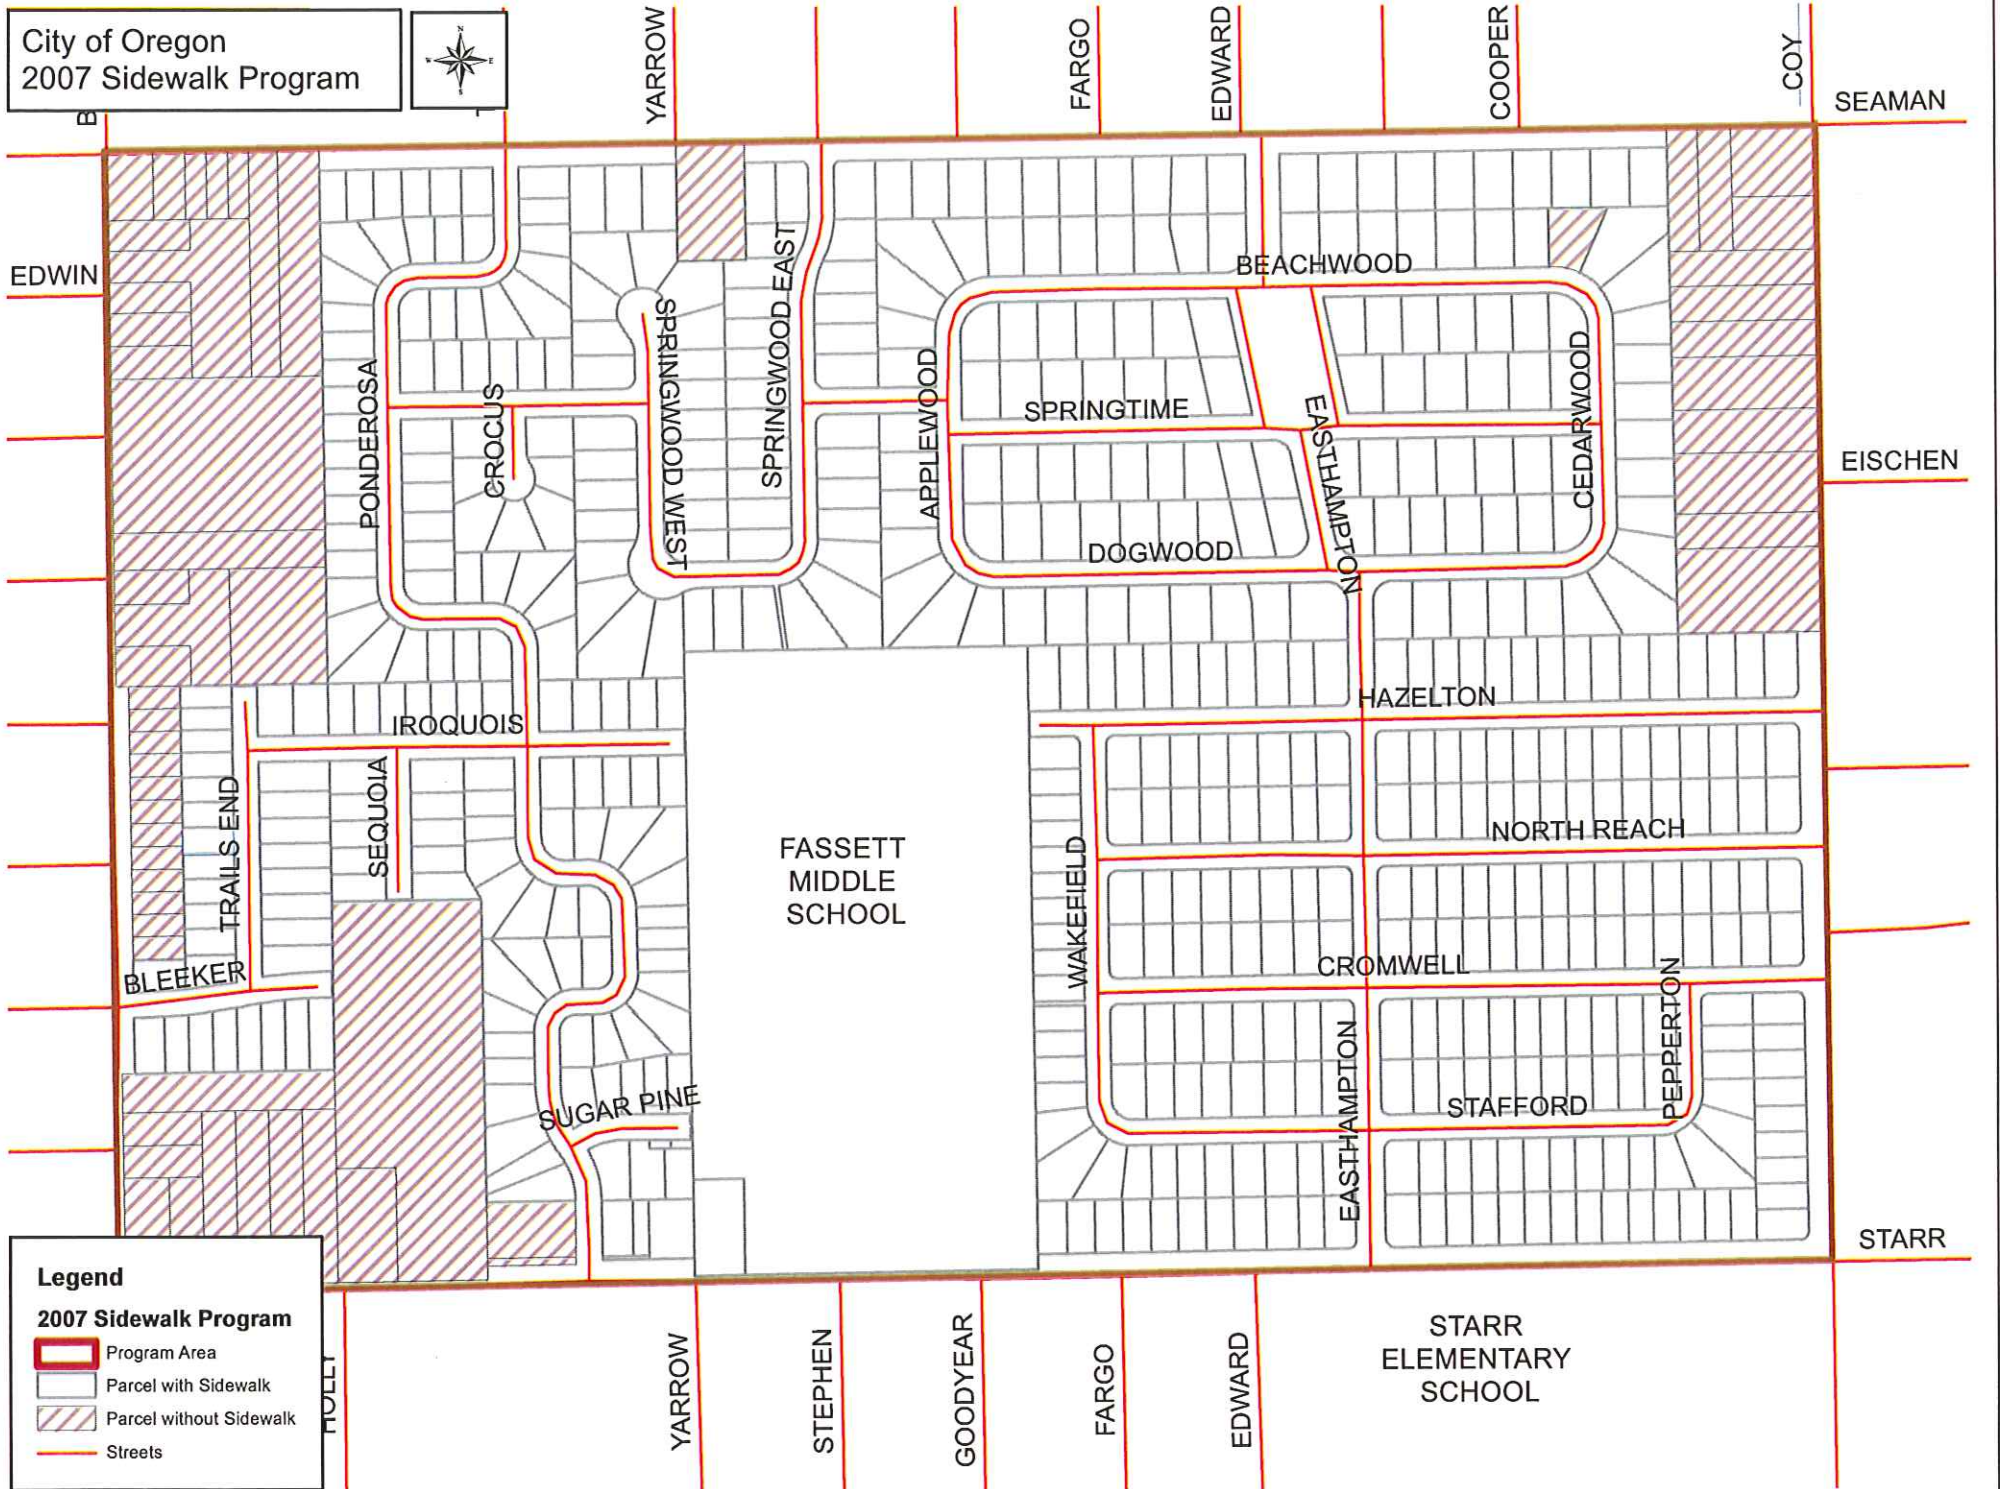

City of Oregon
2007 Sidewalk Program

Legend

2007 Sidewalk Program

-  Program Area
-  Parcel with Sidewalk
-  Parcel without Sidewalk
-  Streets